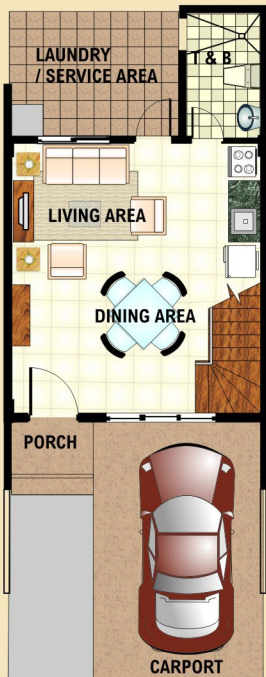

# OLEA (townhouse)

Ground Floor

Second Floor

## Area Allocation

Lot area (approx.)	:	65.00 sqm.
Covered Floor area (approx.)	:	67.37 sqm.
Gross Floor Area (approx.)	:	103.05 sqm.

### GROUND FLOOR AREA

Living Dining & Kitchen	:	27.00 sqm
T & B 1	:	4.30 sqm
<b>TOTAL</b>	:	<b>31.30 sqm</b>

## House features:

Modern tropical design  
Full two-storey  
Provision for :

- Cable TV
- Telephone
- Aircon outlet